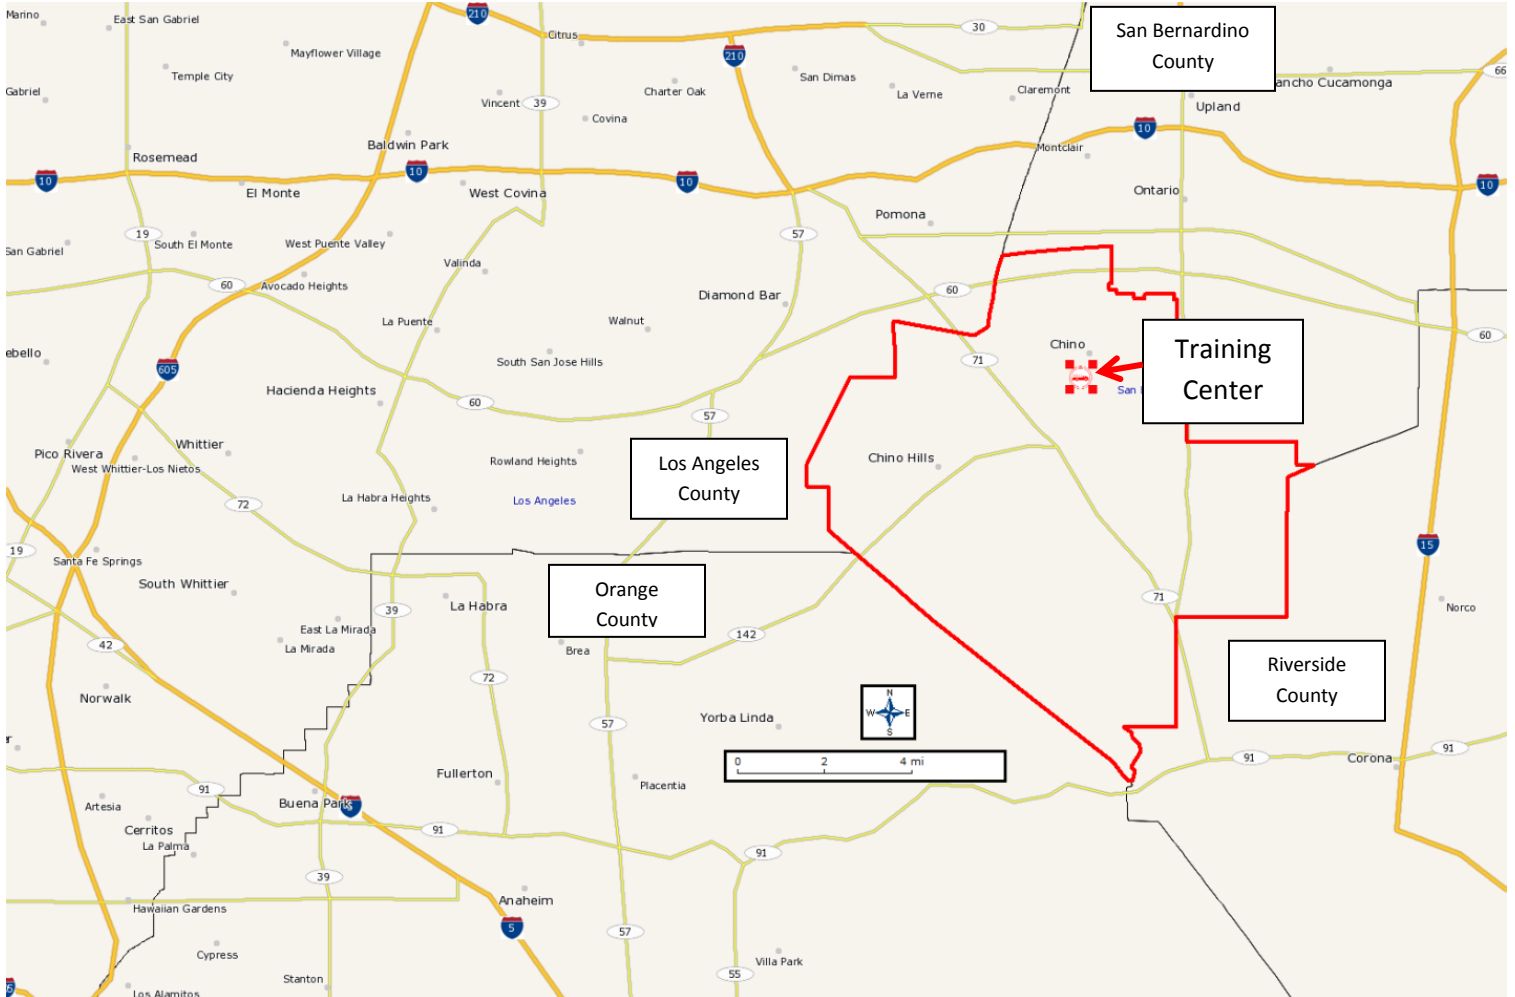

# Chino Valley Fire District Training Center

5092 Schaefer Ave, Chino CA 91710

**DIRECTIONS TO CVFD TRAINING CENTER**  
**5092 Schaefer Ave, Chino CA 91710**

**From Orange County**

Take the 55 Freeway North.  
Go East on the 91 Freeway  
Go North on the 71 Freeway  
Exit at Central Ave. and go North.  
Turn Left on Schaefer Avenue.  
Go to 5092 Schaefer Ave.

**OR**

**From Orange County**

Take the 57 Freeway North.  
Go East on the 60 Freeway  
Go South on the 71 Freeway  
Exit at Chino Ave. and go East.  
Turn Right on Ramona Ave.  
Turn Left on Schaefer Avenue.  
Go to 5092 Schaefer Ave.

**From Los Angeles County**

Take the 60 Freeway East.  
Go South on the 71 Freeway  
Exit at Chino Ave. and go East.  
Turn Right on Ramona Ave.  
Turn Left on Schaefer Avenue.  
Go to 5092 Schaefer Ave.

Take the 60 Freeway West.  
Go South on Central Ave.  
Turn Right on Schaefer Avenue.  
Go to 5092 Schaefer Ave.

**From Riverside County**

Take the 91 Freeway West.  
Go North on the 71 Freeway  
Exit at Central Ave. and go North.  
Turn Left on Schaefer Avenue.  
Go to 5092 Schaefer Ave.