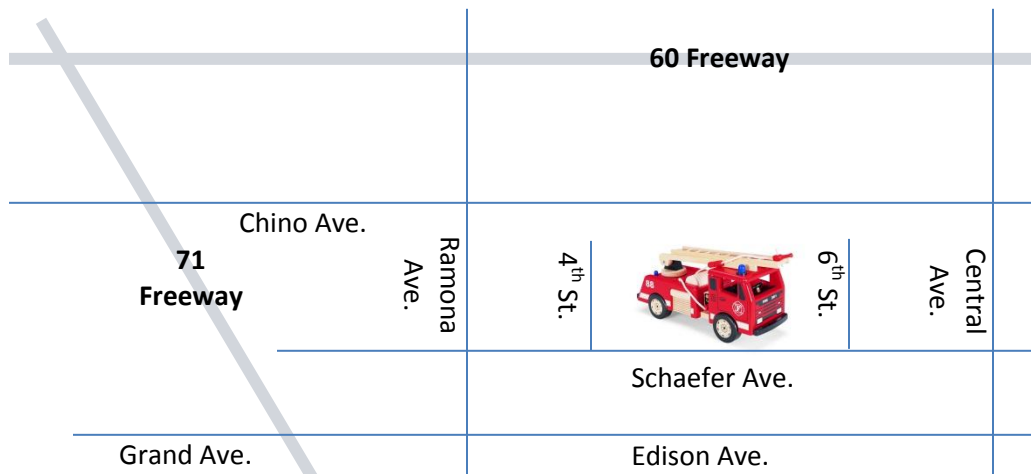

# Chino Valley Fire District Training Center

5092 Schaefer Ave, Chino CA 91710

**DIRECTIONS TO CVFD TRAINING CENTER**  
**5092 Schaefer Ave, Chino CA 91710**

**From Orange County**

Take the 55 Freeway North.  
Go East on the 91 Freeway  
Go North on the 71 Freeway  
Exit at Central Ave. and go North.  
Turn Left on Schaefer Avenue.  
Go to 5092 Schaefer Ave.

**OR**

**From Orange County**

Take the 57 Freeway North.  
Go East on the 60 Freeway  
Go South on the 71 Freeway  
Exit at Chino Ave. and go East.  
Turn Right on Ramona Ave.  
Turn Left on Schaefer Avenue.  
Go to 5092 Schaefer Ave.

**From Los Angeles County**

Take the 60 Freeway East.  
Go South on the 71 Freeway  
Exit at Chino Ave. and go East.  
Turn Right on Ramona Ave.  
Turn Left on Schaefer Avenue.  
Go to 5092 Schaefer Ave.

**OR**

**From Los Angeles County**

Take the 91 Freeway East.  
Go North on the 71 Freeway  
Exit at Central Ave. and go North.  
Turn Left on Schaefer Avenue.  
Go to 5092 Schaefer Ave.

**From San Bernardino County**